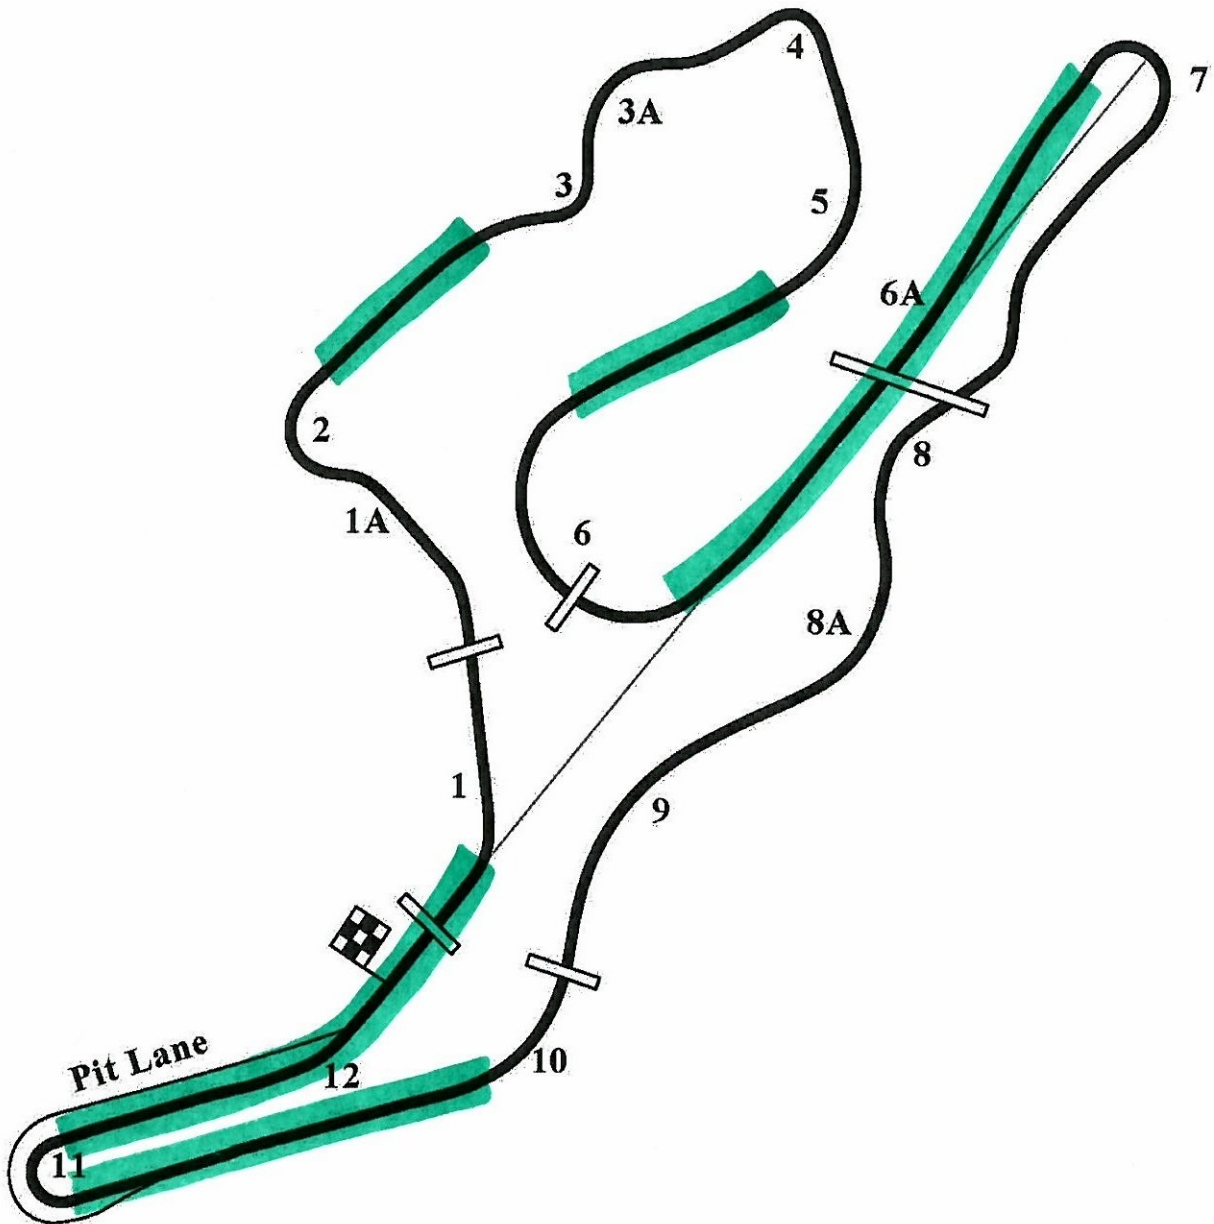

RED GROUP PASSING ZONES

Sears Point: 2.5 Miles, 12 turns