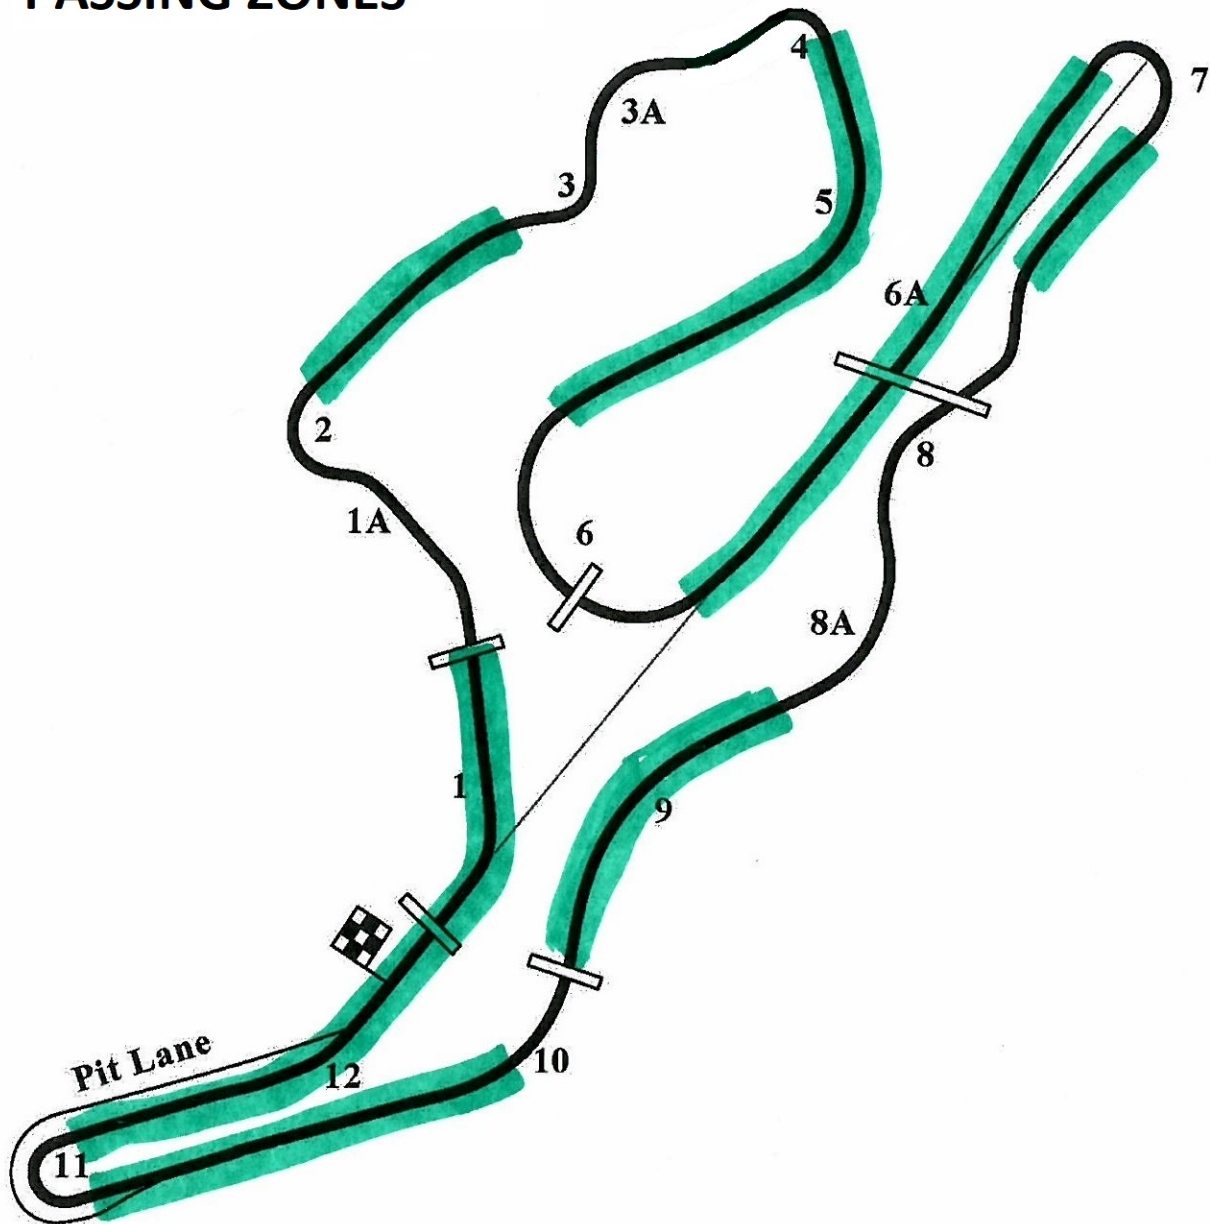

PURPLE GROUP PASSING ZONES

Sears Point: 2.5 Miles, 12 turns