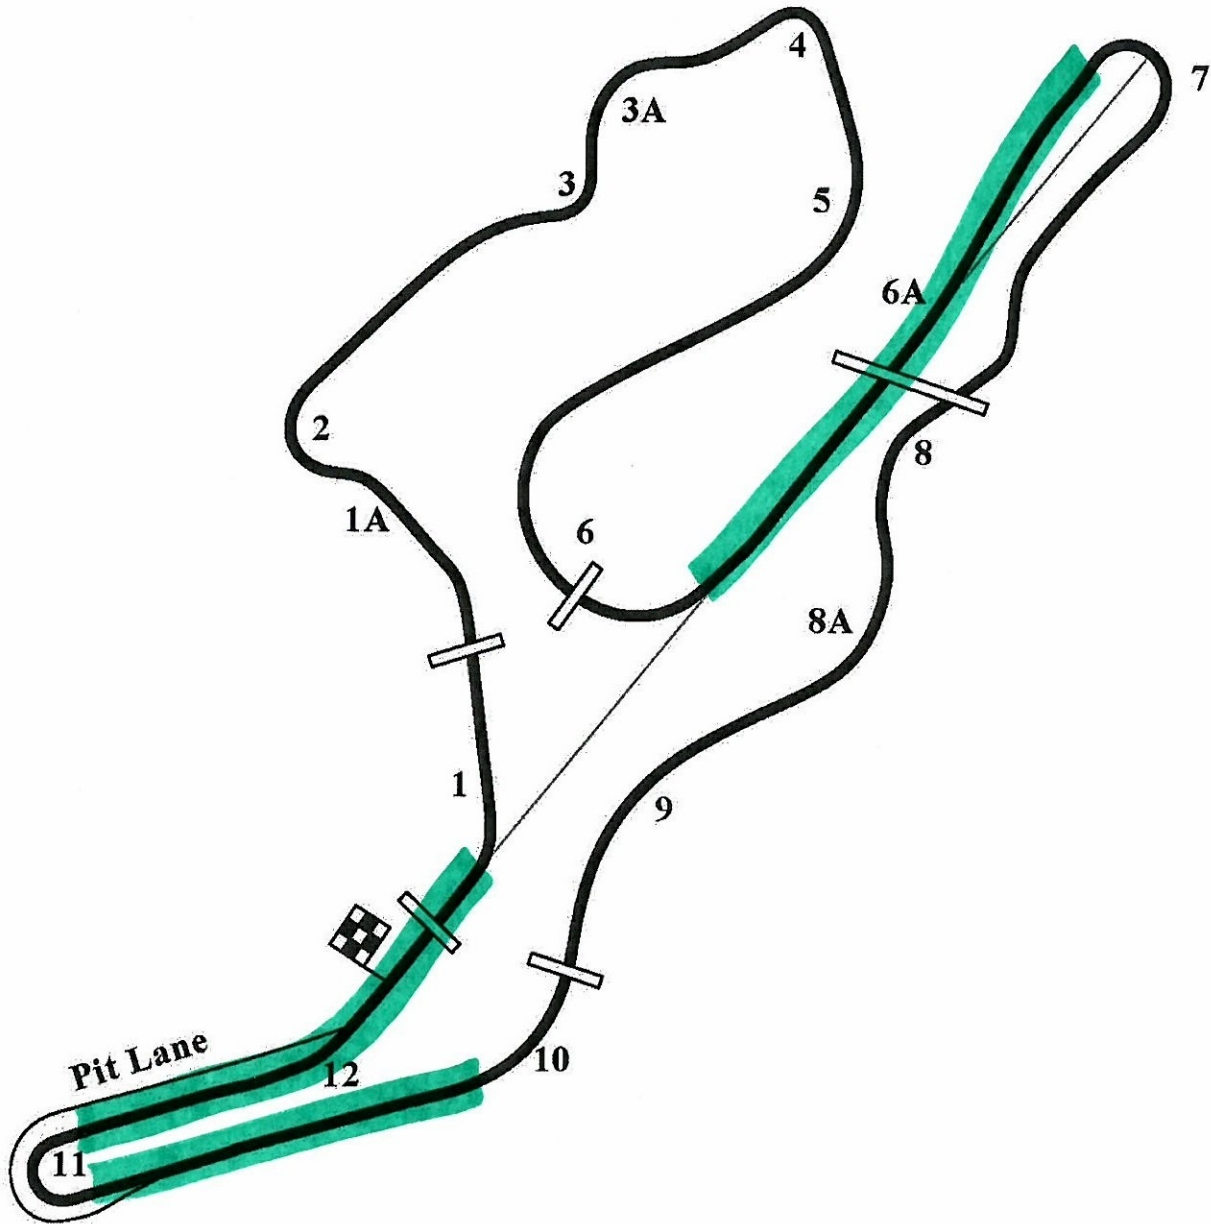

YELLOW GROUP PASSING ZONES

Sears Point: 2.5 Miles, 12 turns