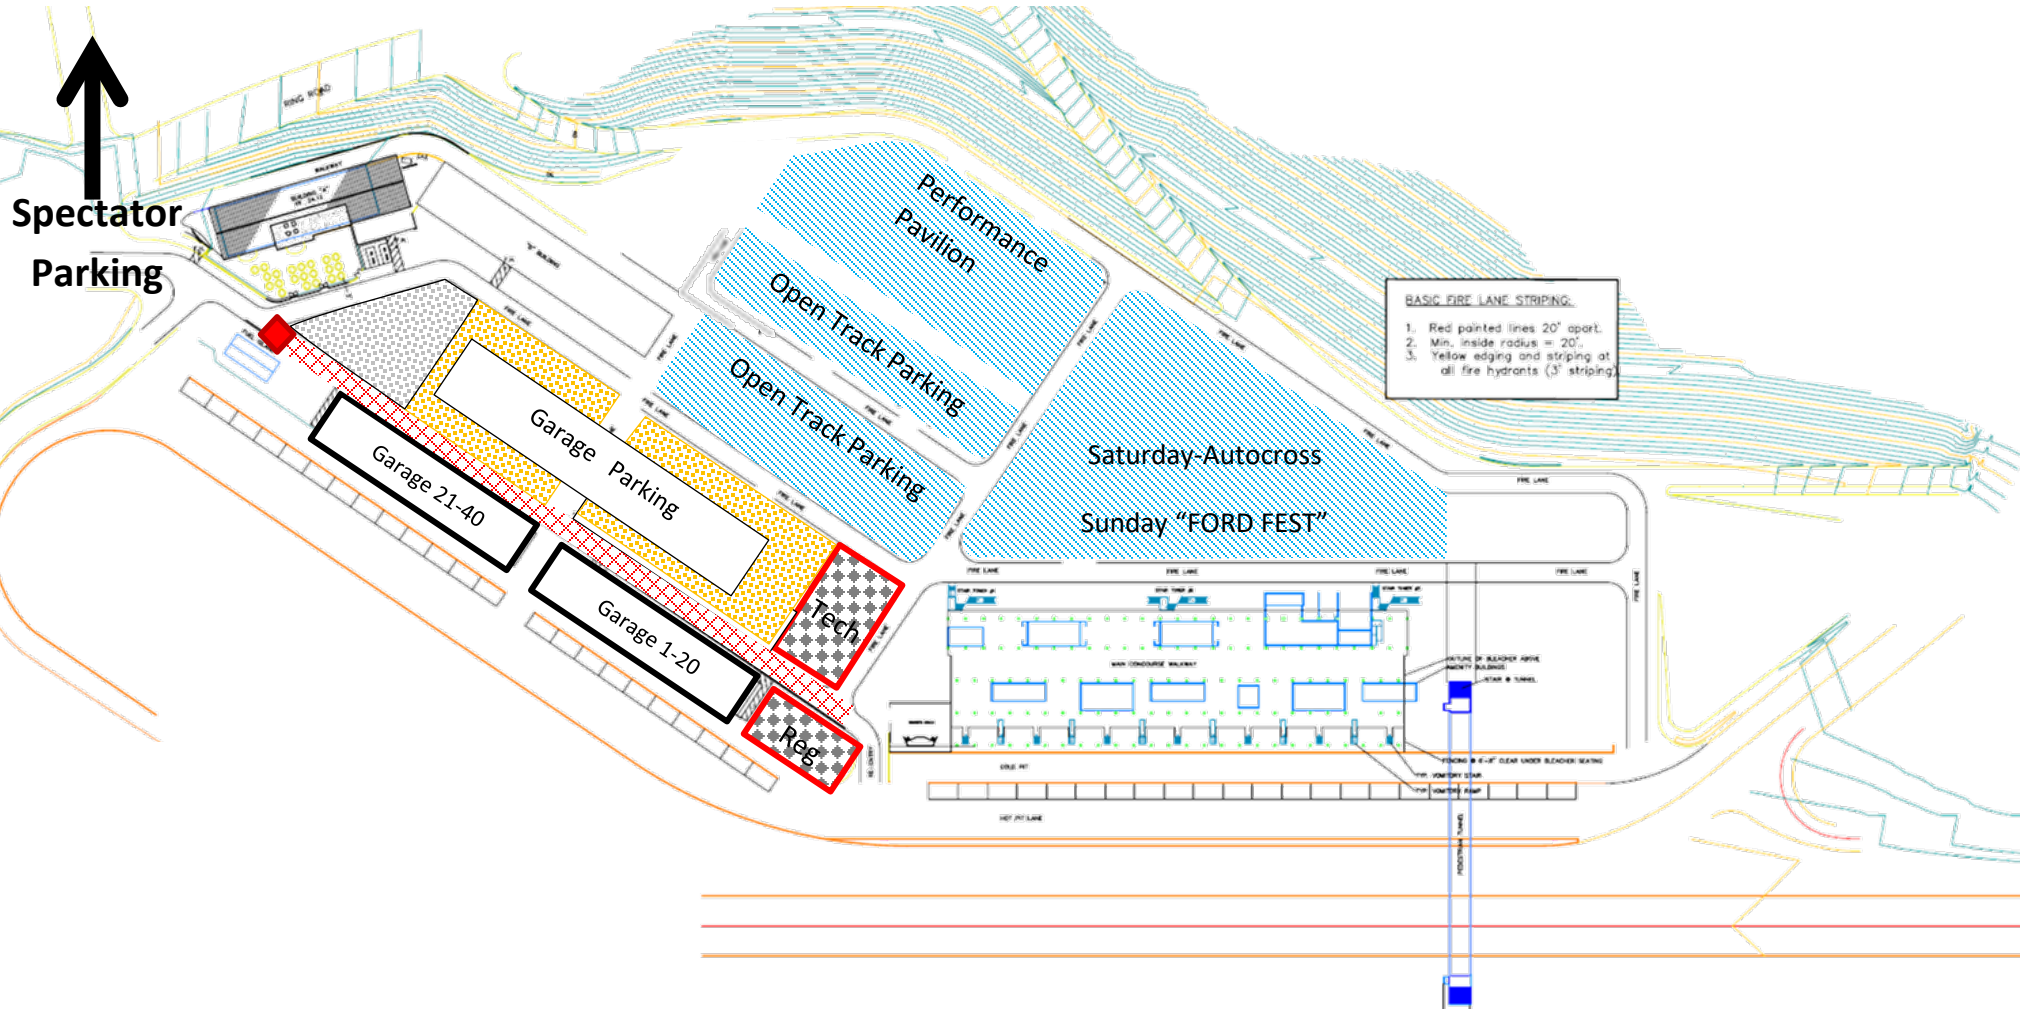

Pavilion & Paddock layout

***Spectators parking is not allowed in the paddock area. please use general parking lot.**

Fire Lane in front of garages is to be kept clear. NO THROUGH TRAFFIC.

Open Track Parking- Please park open trailers at the top of the hill.

***DO NOT BLOCK FIRE LANES FOR ANY REASON. YOU WILL BE TOWED.**